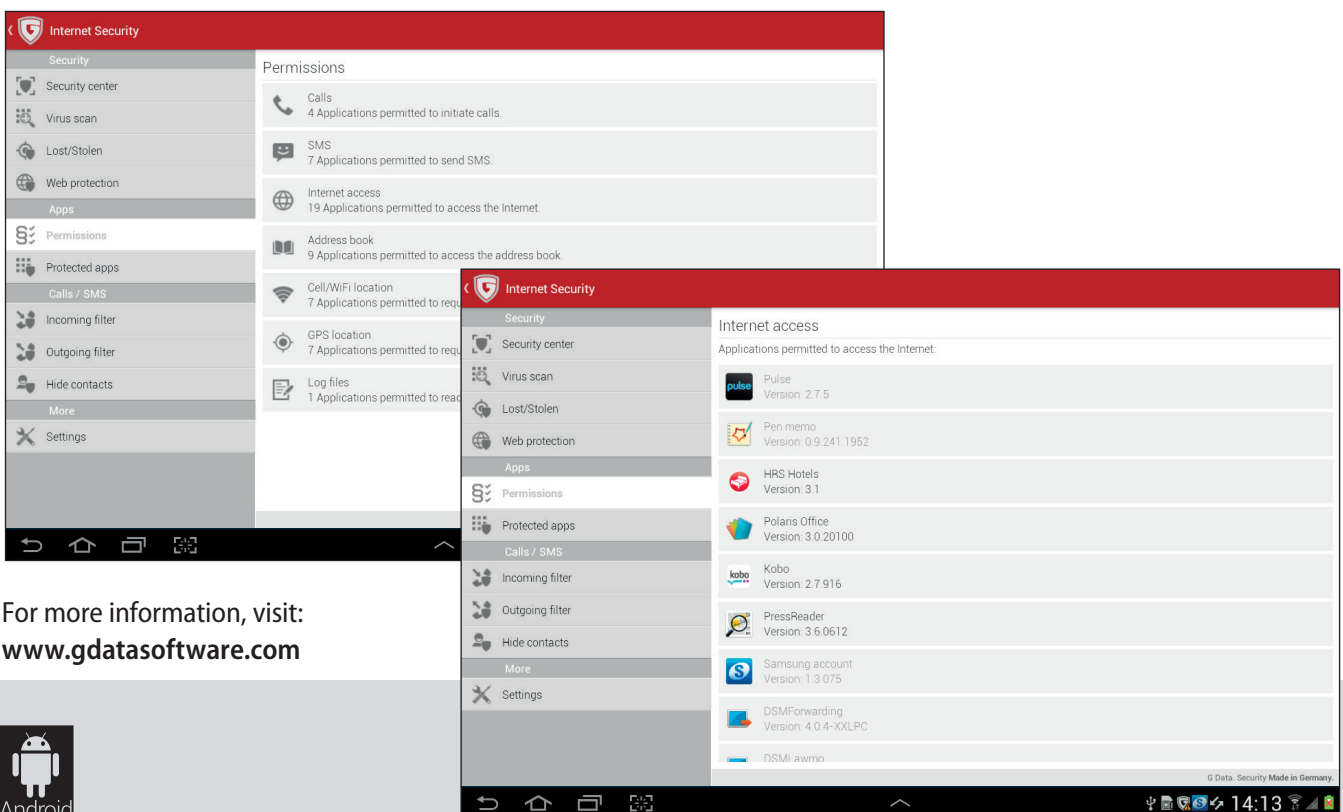

G DATA INTERNET SECURITY FOR ANDROID

SECURITY ON THE GO FOR ANDROID™ SMARTPHONES OR TABLETS

G DATA INTERNET SECURITY FOR ANDROID offers comprehensive protection against malware, intrusive apps and phishing attacks. Locate lost devices or wipe their content remotely to prevent unauthorized access.

The all new phishing and web-protection uses latest cloud technology to detect and wipe out even the most current threats. All this combined in a modern and intuitive interface, so you can stay focused on your real tasks while on the go.

About G DATA

G DATA has been carrying out research for 25 years for your security. The result is exceptional, comprehensive protection for your PC, which is easy to install, simple to operate and offers excellent performance levels.

That's **GERMAN SICHERHEIT**.

For more information, visit:
www.gdatasoftware.com